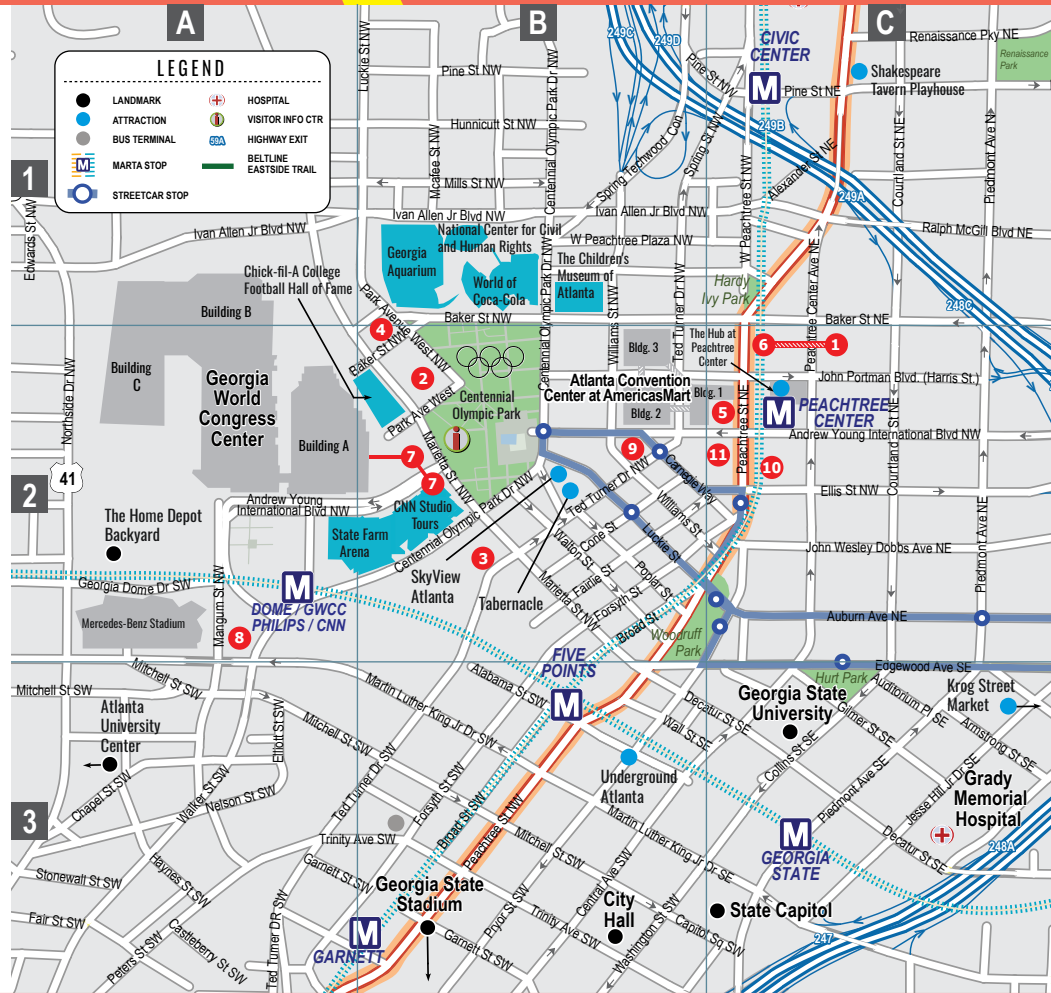

MAP NO.	LEADINGAGE CONVENTION HOTELS	to GWCC (blocks)	RATE Single/Double
1	Atlanta Marriott Marquis*	7	\$218/\$218
2	Embassy Suites by Hilton Atlanta at Centennial Olympic Park	adjacent	\$228/\$228
3	Glenn Hotel, Autograph Collection	2	\$218/\$218
4	Hilton Garden Inn Atlanta Downtown	2	\$218/\$218
5	Hotel Indigo Atlanta Downtown	5	\$214/\$214
6	Hyatt Regency Atlanta*	6	\$219/\$219
7	Omni Atlanta Hotel at CNN Center (HQ)	adjacent	\$228/\$228
8	REVERB by Hard Rock Hotel	1	\$199/\$209
9	The American Hotel Atlanta Downtown	4	\$218/\$218
10	The Ritz-Carlton, Atlanta*	6	\$249/\$249
11	Westin Peachtree Plaza Atlanta	4	\$218/\$219

* Indicates limited shuttle service to the Georgia World Congress Center (GWCC). Transportation sponsored by UNIDINE. All other hotels are walking distance.

NOTE: Hotel rates are per room per night, plus taxes. For more hotel details, please consult the conference website.